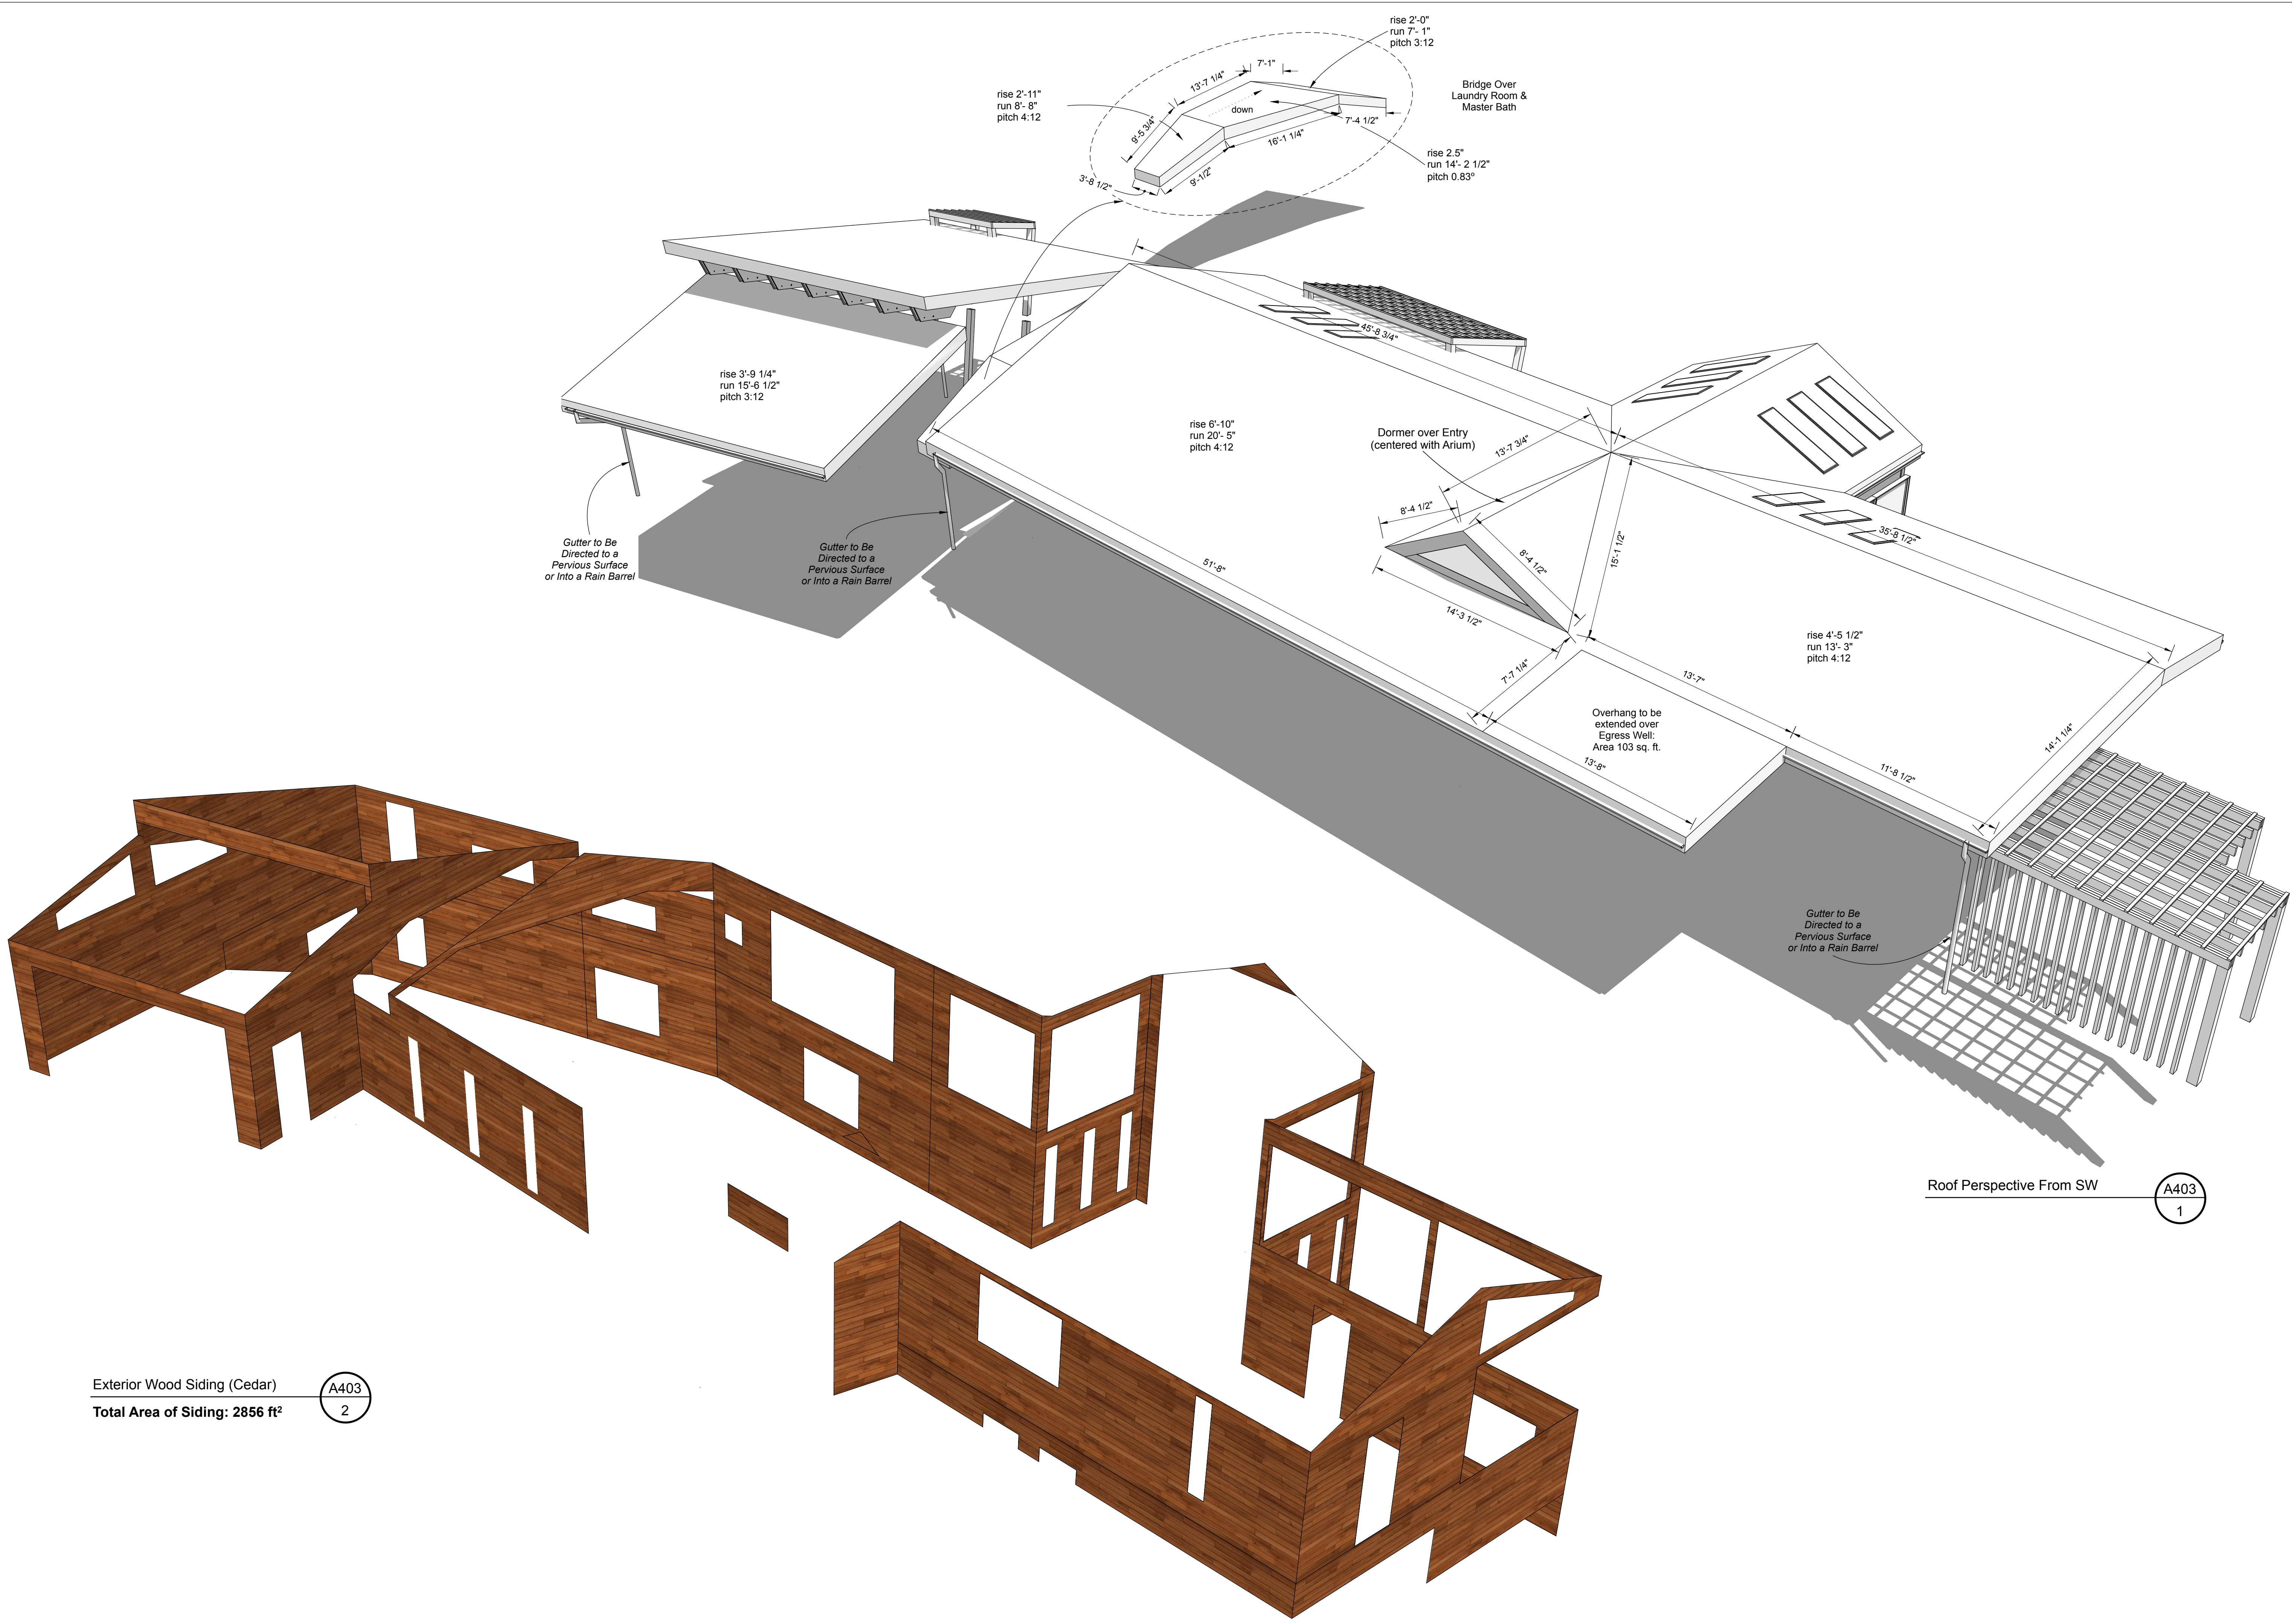

**Design By:**  
**Riedel-Fall Designs**  
 200 Union St. S.E.  
 Minneapolis, MN 55455  
 Tel: 612-275-9878

**Design for:**  
**Dr. Marc Riedel & Ms. Emery Fall**  
 5995 Ridge Rd.  
 Shorewood, MN 55331  
 Tel: 612-275-9878

| Date     | Revision               | By       |
|----------|------------------------|----------|
| 01/17/17 | Initial Drawings       | MDR, EKF |
| 11/29/17 | Arium, Entry           | MDR, EKF |
| 5/7/18   | Skylights, Foundations | MDR, EKF |
| 7/3/18   | Brick Entry            | MDR, EKF |
|          |                        |          |
|          |                        |          |

**DATE SUBMITTED**  
 07.03.18  
**DRAWN BY**  
 MDR, EKF

Roof Perspective From SW A403  
1

**A403 Roof Perspective from SW; Exterior Wood Siding**