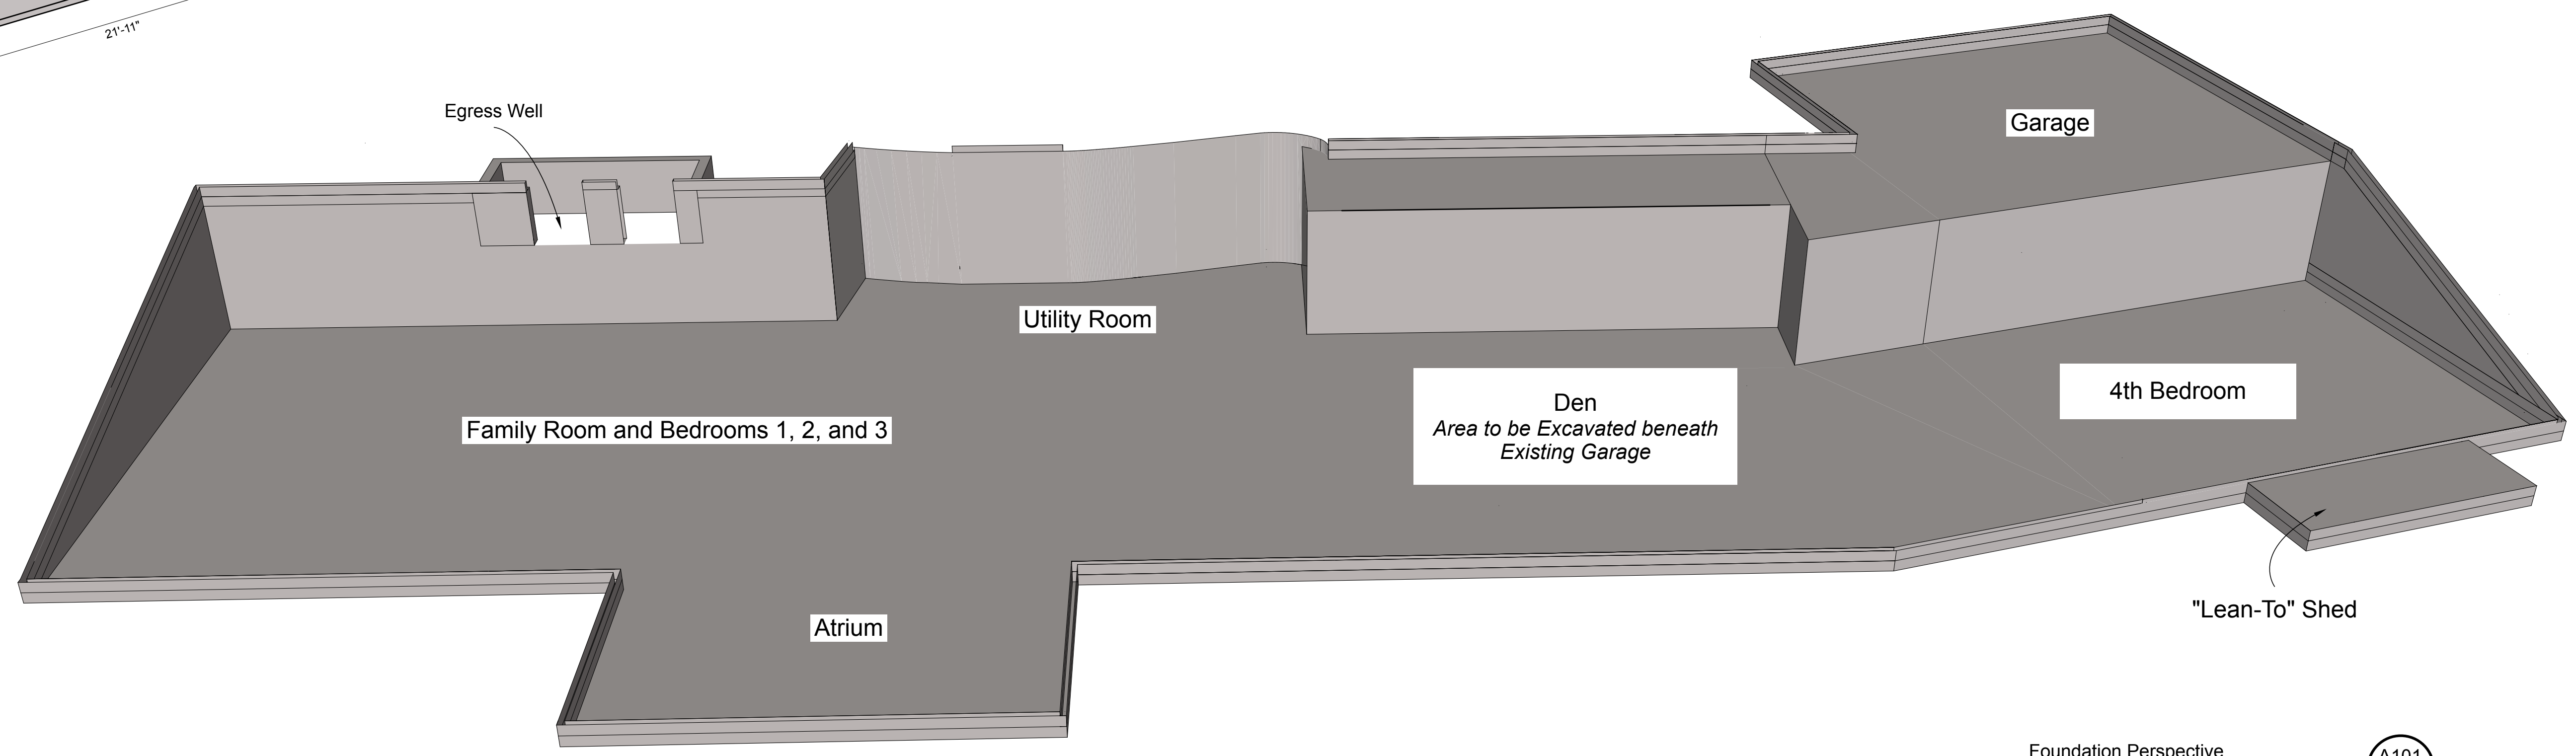

**Design By:**  
**Riedel-Fall Designs**  
 200 Union St. S.E.  
 Minneapolis, MN 55455  
 Tel: 612-275-9878

**Design for:**  
**Dr. Marc Riedel & Ms. Emery Fall**  
 5995 Ridge Rd.  
 Shorewood, MN 55331  
 Tel: 612-275-9878

Date	Revision	By
01/17	Initial Drawings	MDR, EKF
11/29/17	Atrium, Entry	MDR, EKF
5/7/18	Skylights, Foundations	MDR, EKF
7/3/18	Brick Entry	MDR, EKF
1/14/19	Permit Set	MDR, EKF
3/21/19	Initial Construction Set	MDR, EKF
4/3/19	Revised Construction Set	MDR, EKF
4/28/19	Final Construction Set	MDR, EKF

**DATE SUBMITTED**  
 04.28.19

**DRAWN BY**  
 MDR, EKF

Foundation Plan  
 \*drawing scale 1/4" = 1'-0"  
 A101  
 1

Foundation Perspective  
 A101  
 2

A101 Foundation Plan