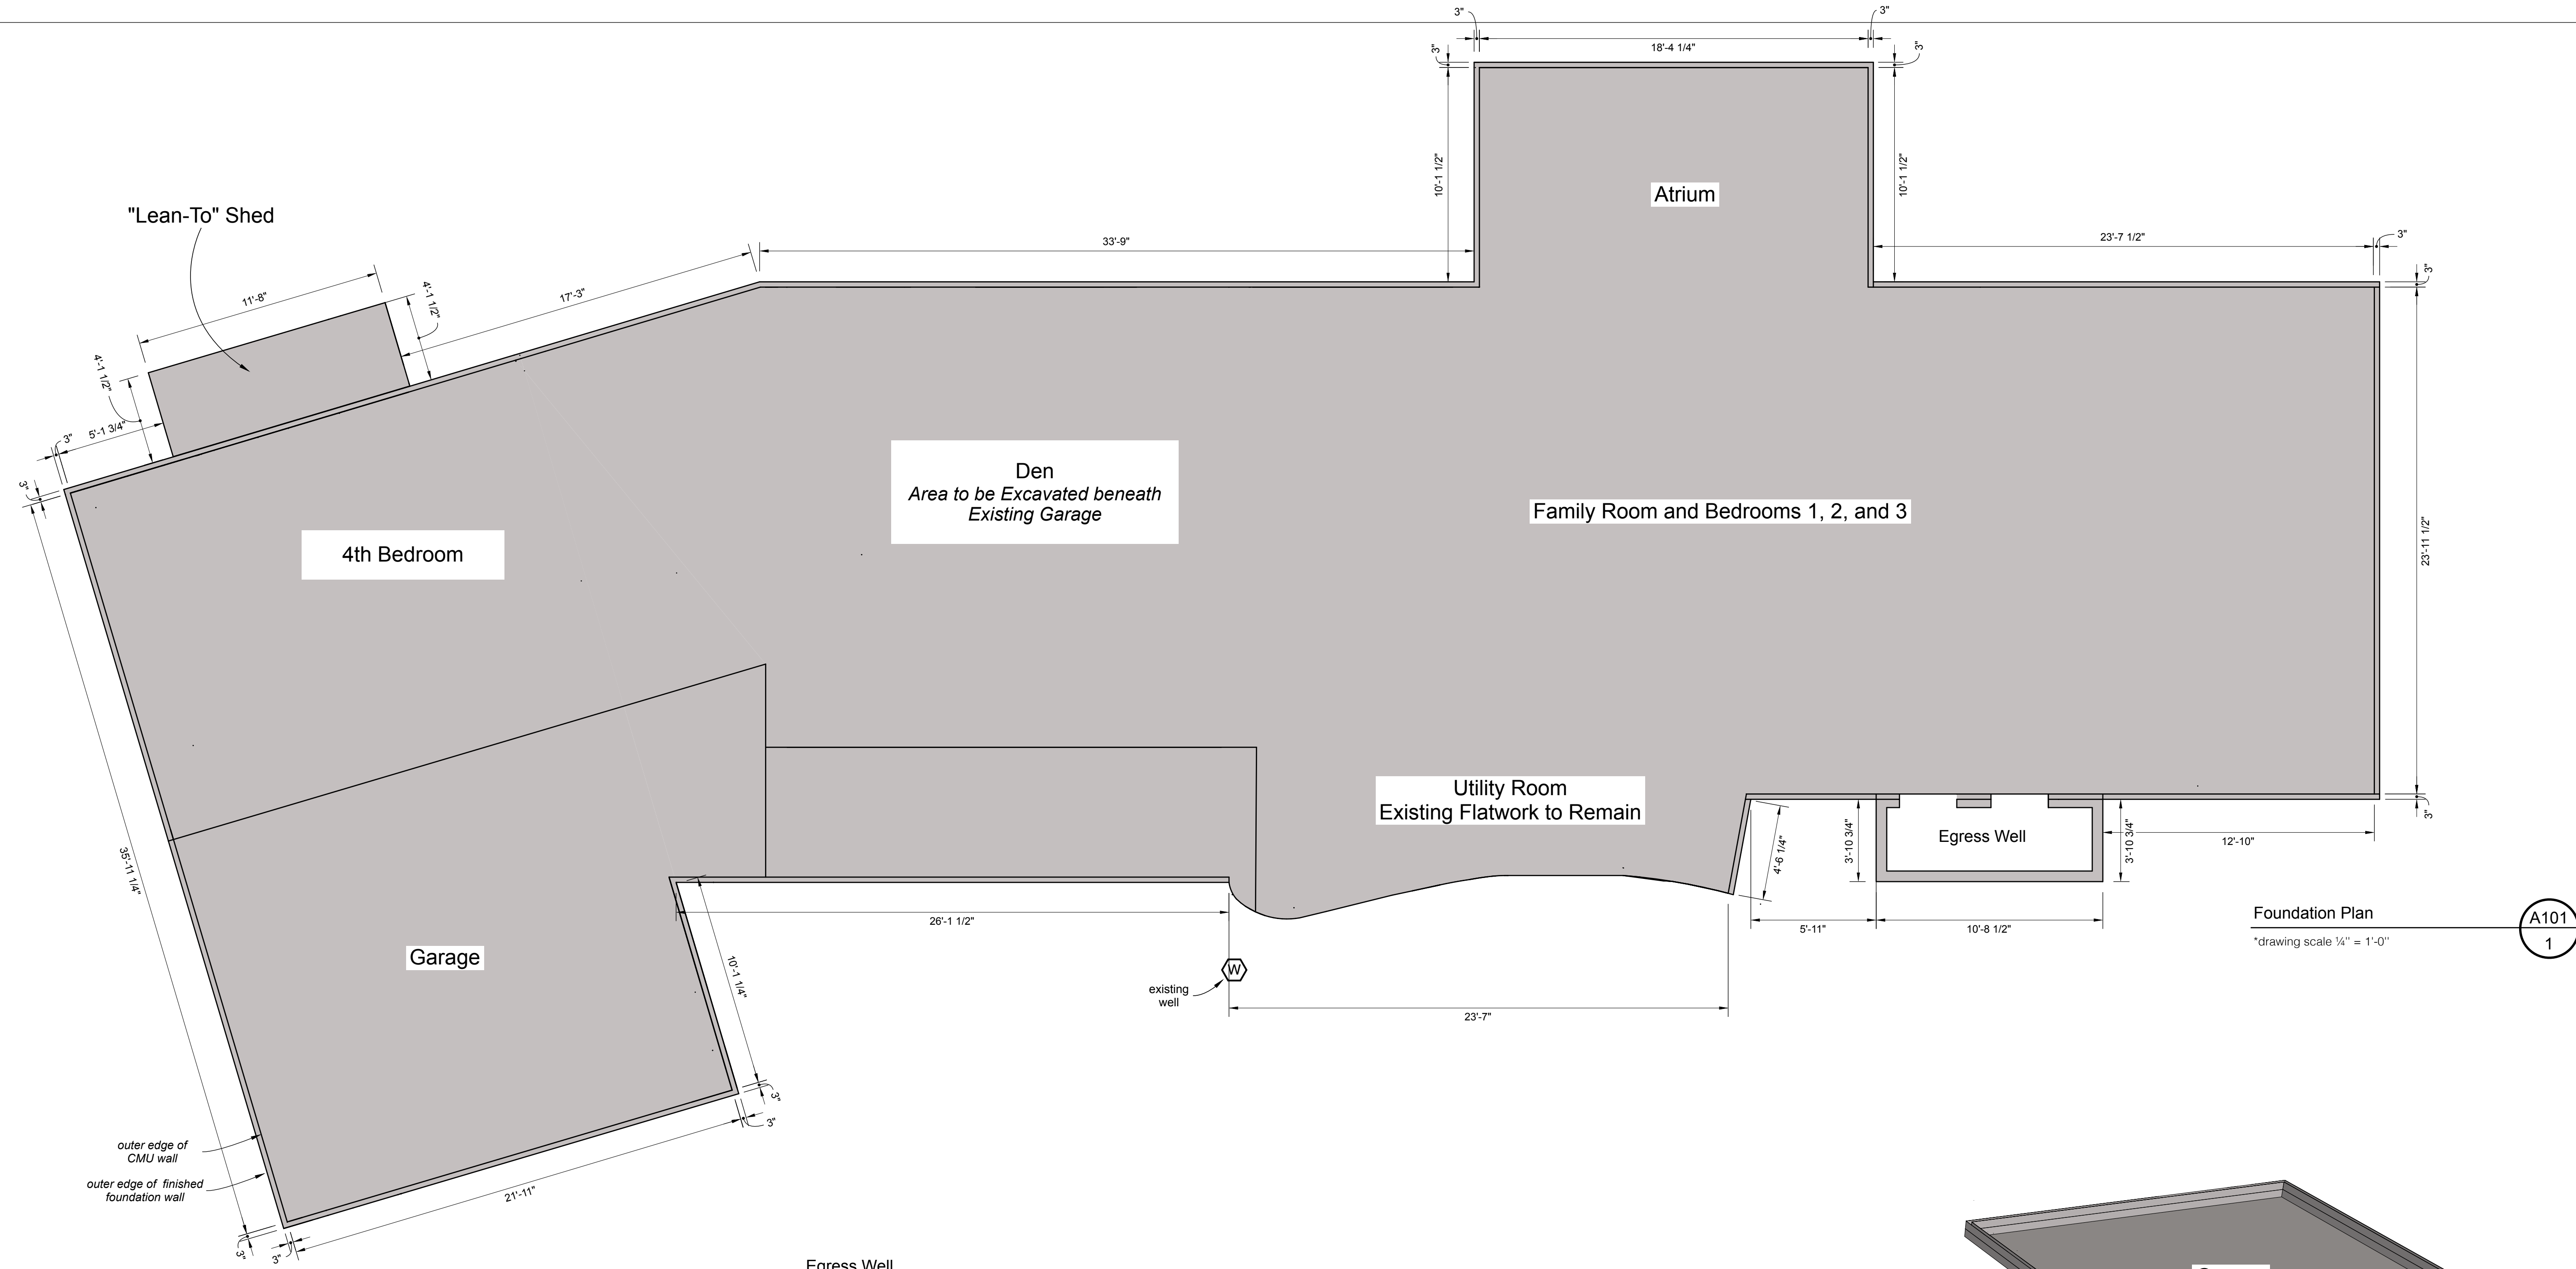

**Design By:**  
**Riedel-Fall Designs**  
 200 Union St. S.E.  
 Minneapolis, MN 55455  
 Tel: 612-275-9878

**Design for:**  
**Dr. Marc Riedel & Ms. Emery Fall**  
 5995 Ridge Rd.  
 Shorewood, MN 55331  
 Tel: 612-275-9878

Date	Revision	By
01/17	Initial Drawings	MDR, EKF
11/29/17	Atrium, Entry	MDR, EKF
5/7/18	Skylights, Foundations	MDR, EKF
7/3/18	Brick Entry	MDR, EKF
1/14/19	Permit Set	MDR, EKF
3/21/19	Initial Construction Set	MDR, EKF
4/3/19	Revised Construction Set	MDR, EKF
4/28/19	Final Construction Set	MDR, EKF

**DATE SUBMITTED**  
 04.28.19

**DRAWN BY**  
 MDR, EKF

Foundation Plan  
 \*drawing scale 1/4" = 1'-0"  
 A101  
 1

Foundation Perspective  
 A101  
 2

A101 Foundation Plan